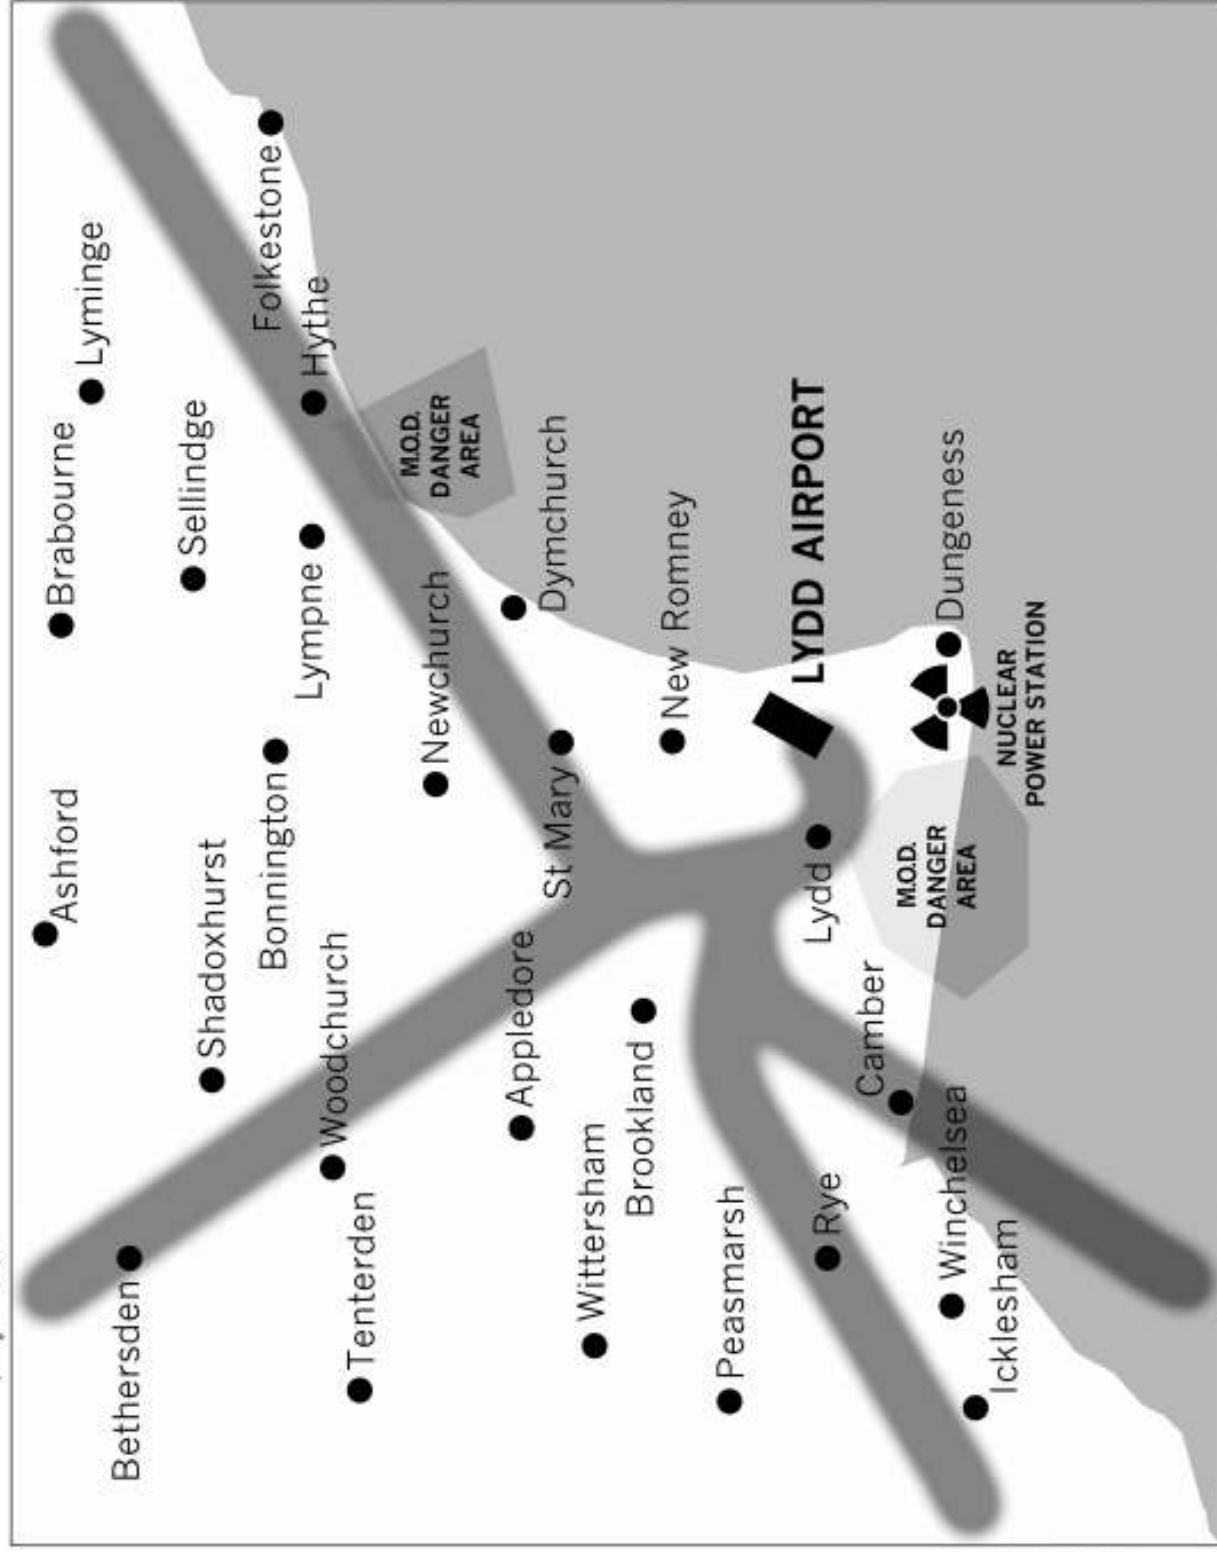

TO NORTH AMERICA & UK

TO NORTHERN EUROPE & SCANDINAVIA

TO FRANCE & ITALY

TO SPAIN & PORTUGAL

TO FRANCE & ITALY

LYDD AIRPORT

APPROVED TAKE-OFF FLIGHT PATHS